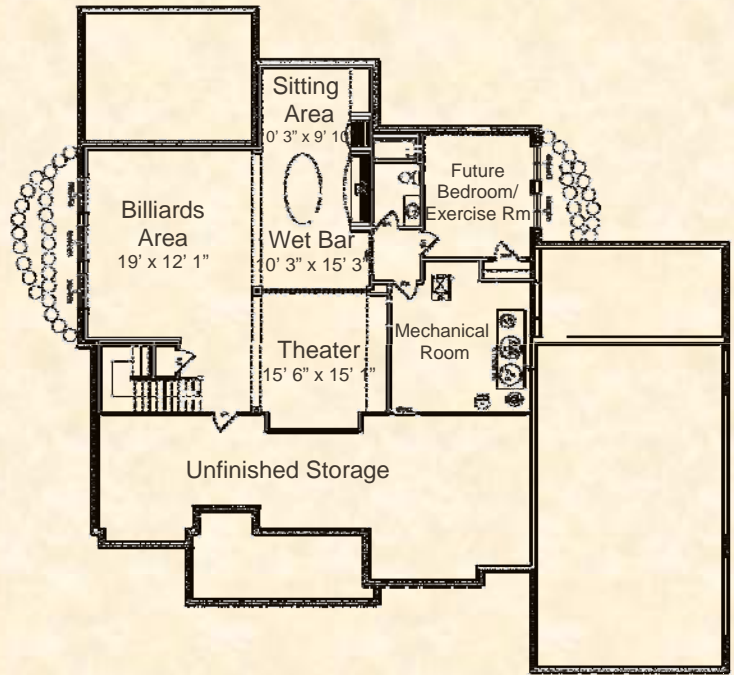

GRANDIN HALL

Wentworth

5422 North Grandin Hall Circle - \$675,000

Homesite #10

- Main Level Master Suite with His/Her Walk-In Closets
- In Law Suite with Private Bath & WIC on main level
- Spacious designer Kitchen with enormous island, espresso cabinets, granite tops, & KitchenAid stainless steel appliances
- Formal Dining Rm with convenient Butler's Pantry
- Beautiful 5" plank espresso hardwoods with scraped finish in all main living areas
- Large, open Great Room—Built in Shelving flanks gorgeous central Fireplace
- Fabulous covered outdoor living room with TV area leads to aggregate patio
- Fine finishes and custom millwork throughout
- Finished Daylight Basement for Theatre & Billiards
- Lower Level Bar features black granite tops, granite island, chestnut cabinetry, stainless appliances
- Stunning classic red brick Federal architecture in a community full of distinctive homes
- 4, 870 Finished Square Feet
- Premium Landscaping and Irrigation system
- Bedrooms + Jack & Jill bath along with loft up
- 3-Car oversized garage & abundant storage

EstridgeCustomGalleries.com

DESIGNER GALLERY

CUSTOM GALLERIES

Wentworth

Features of this stunning new home include:

- Welcoming Federal style Architecture warmed with Classic red brick
- Tree lined yard with partially enclosed Lanai along with aggregate patio
- Expansive 10' ceilings on main level
- Great Room with travertine tiled Fire-place flanked by built-ins
- Fabulous open kitchen with enormous granite island, pantry, & tile backsplash
- Light, Bright, and Open throughout
- Serving Bar with granite island along with full bath in Lower Level
- Stunning espresso hand scraped hardwoods in all main living areas

Wentworth Main Level

Wentworth Upper Level

Wentworth Lower Level

GRANDINHALL.COM

DESIGNER GALLERY

CUSTOM GALLERIES