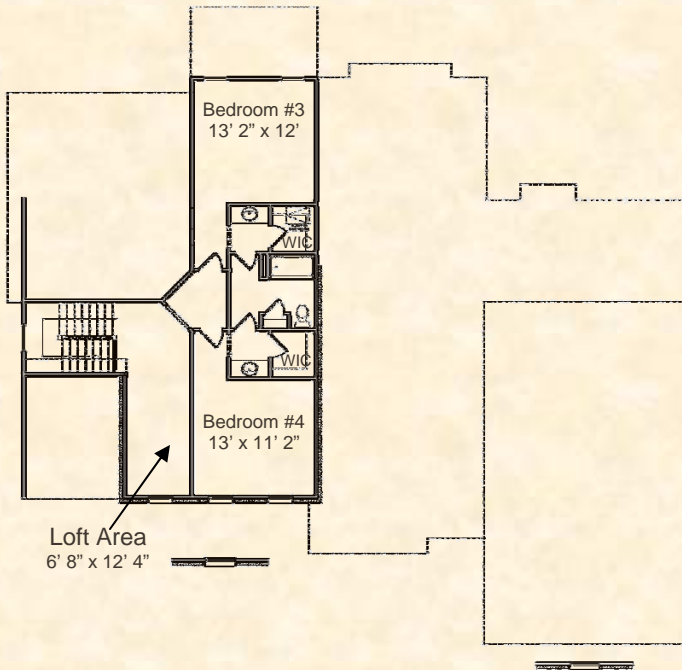

GRANDIN HALL

Wentworth

5422 North Grandin Hall Circle - \$675,000

Homesite #10

- Main Level Master Suite with His/Her Walk-In Closets
- In Law Suite with Private Bath & WIC on main level
- Spacious designer Kitchen with enormous island, espresso cabinets, granite tops, & KitchenAid stainless steel appliances
- Formal Dining Rm with convenient Butler's Pantry
- Beautiful 5" plank espresso hardwoods with scraped finish in all main living areas
- Large, open Great Room—Built in Shelving flanks gorgeous central Fireplace
- Fabulous covered outdoor living room with TV area leads to aggregate patio
- Fine finishes and custom millwork throughout
- Finished Daylight Basement for Theatre & Billiards
- Lower Level Bar features black granite tops, granite island, chestnut cabinetry, stainless appliances
- Stunning classic red brick Federal architecture in a community full of distinctive homes
- 4, 870 Finished Square Feet
- Premium Landscaping and Irrigation system
- Bedrooms + Jack & Jill bath along with loft up
- 3-Car oversized garage & abundant storage

EstridgeCustomGalleries.com

DESIGNER GALLERY

CUSTOM GALLERIES

Wentworth

Features of this stunning new home include:

- Welcoming Federal style Architecture warmed with Classic red brick
- Tree lined yard with partially enclosed Lanai along with aggregate patio
- Expansive 10' ceilings on main level
- Great Room with travertine tiled Fire-place flanked by built-ins
- Fabulous open kitchen with enormous granite island, pantry, & tile backsplash
- Light, Bright, and Open throughout
- Serving Bar with granite island along with full bath in Lower Level
- Stunning espresso hand scraped hardwoods in all main living areas

Wentworth Main Level

Wentworth Upper Level

Wentworth Lower Level

GRANDINHALL.COM

DESIGNER GALLERY

CUSTOM GALLERIES